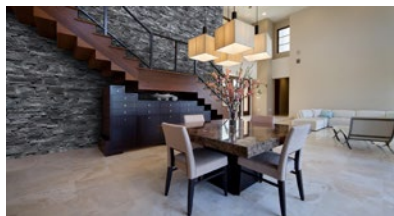

Don't forget the fasteners!

QUESTIONS OR NEED A SAMPLE?
Contact your Parksite Sales Rep Today!

PARKSITE BALTIMORE
2950 DUNDALK AVE.
BALTIMORE, MD 21222

distributed by **Parksite**