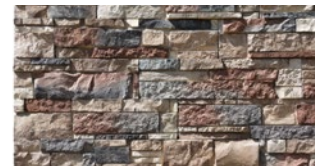

- Realistic ledgerstone look with sharp details and superior colors.
- Over 50 unique ledgerstone panels for each color prevents the “repeat look”
- Integrated patented flashing system protects your home from water damage and requires less wall preparation than other mortarless and mortared products
- One of the lowest total cost solutions (material and labor) for almost every project

Evening Gray

Dover Cliff

Marin Fog

Dakota Sunset

Monument Valley

Aspen Peak

CORNER PRODUCT DETAILS

A box of corners includes 8 panels, four panel 18” long and four panel are 24” long. An 18” panel pairs with a 24” panel to make a complete corner. Each box of corners will cover 2 vertical feet of the corner and provides 7 sq ft of coverage. Corners may be used as both outside corner and inside corner applications. Available in all 6 colors.

Corner Detail, Mid-installation

PILLAR STONE / CAPS & FRAMES

IN STOCK

Finished dimensions of 18" by 18" built on 14 1/4" framed pillars. Standard kit heights are 48" & 54", excluding caps. Mailbox inserts available via special order.

PILLAR STONE PRODUCT DETAILS

Length:	18"	Type:	18" x 18" columns
Height:	6"	Colors:	All 6 siding colors
Thickness:	1.75"		

Pillar Stone in Evening Gray with Split Slate Cap

22" SPLIT QUAD CAP

Caps available in Slate and Sand colors (see below)