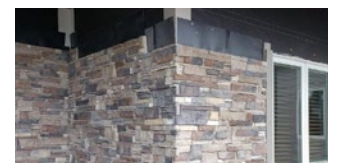

CORNER PRODUCT DETAILS

A box of corners includes 8 panels, four panel 18” long and four panel are 24” long. An 18” panel pairs with a 24” panel to make a complete corner. Each box of corners will cover 2 vertical feet of the corner and provides 7 sq ft of coverage. Corners may be used as both outside corner and inside corner applications. Available in all 5 colors.

Corner Detail, Mid-installation