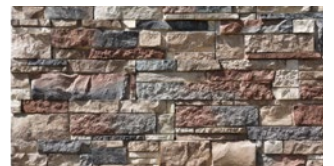

Monument Valley

INTEGRATED FLASHING SYSTEM

Silvermine’s Patented Flashing and Fastening System is the only stone designed to keep water away from the wall. Other stone products are designed to bring the water behind the stone and drain between the stone and a water barrier.