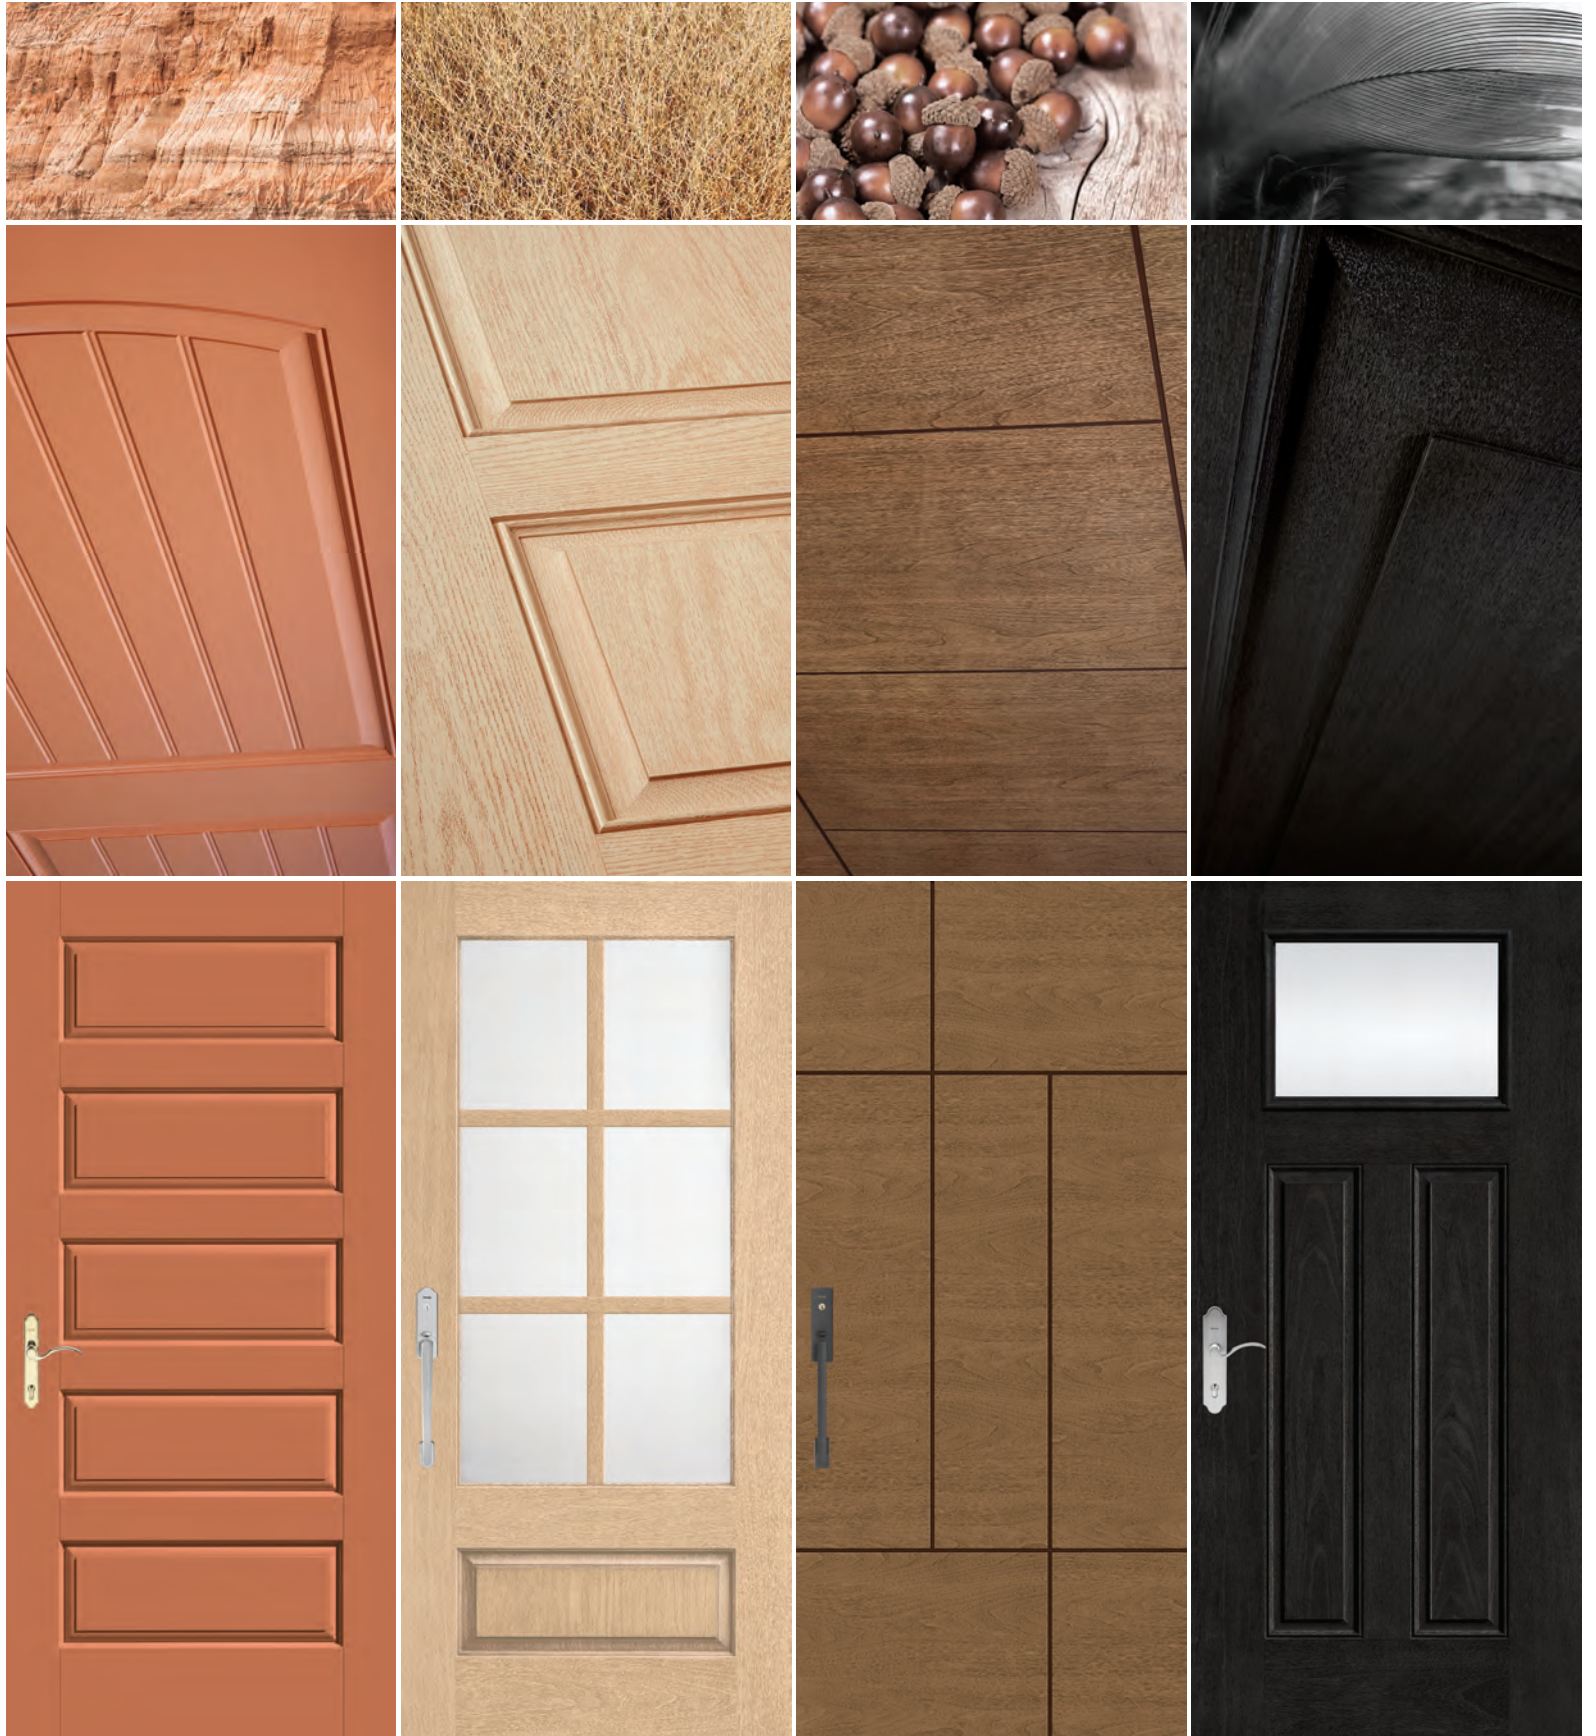

See it for yourself.

Pre-finished door skin samples can be purchased at store.thermatru.com.