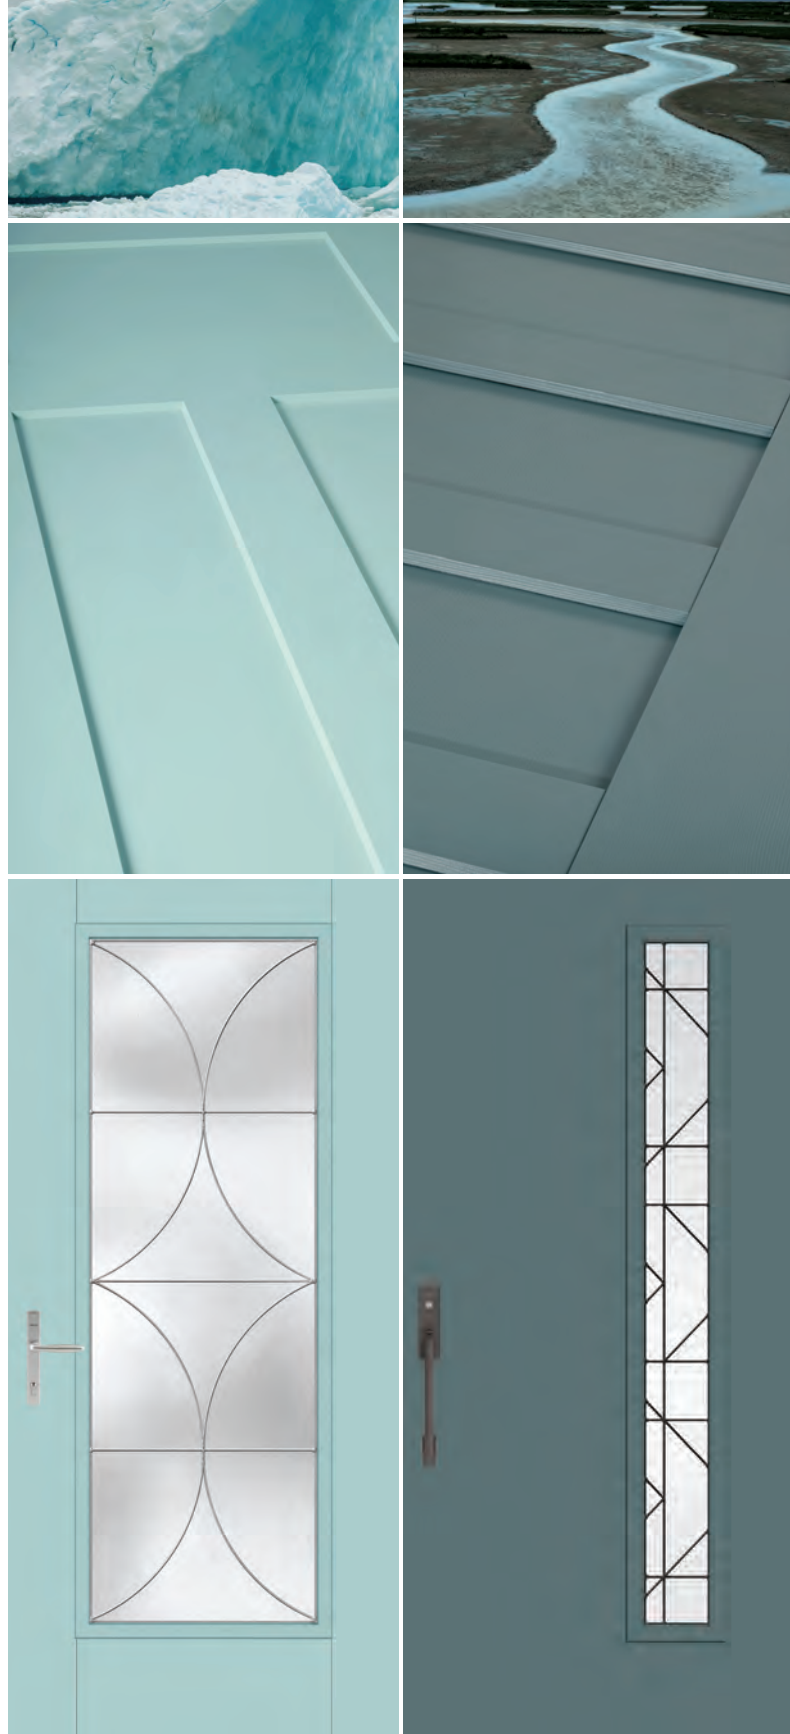

Finished for lasting beauty.

With an inspirational palette of stain and paint colors, PrismaGuard finish allows you to express your unique style while complementing your home's overall look. A high-end, low-maintenance finish protects your door from everyday wear and tear and is designed for optimal performance with Therma-Tru fiberglass doors. The result is an entryway you'll be proud of for years to come.

Leave it to the professionals.

Have peace of mind knowing that PrismaGuard stain and paint is applied with care by highly trained professionals in a controlled environment designed to minimize imperfections and produce a beautiful finish.

Color matches available.

Explore other products from Fortune Brands Outdoors designed to match select colors shown here. Look for the (🌿) symbol. See your Therma-Tru seller for details.

Therma-Tru is proud to partner with Yellowstone Forever, the official nonprofit partner of Yellowstone National Park. Select colors in our PrismaGuard portfolio are inspired by the beauty found in Yellowstone National Park. Look for the (🌿) symbol.