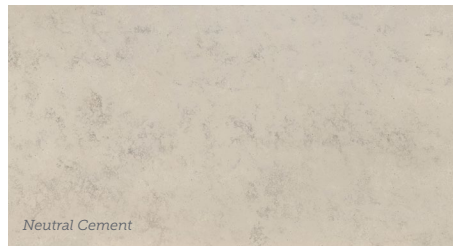

Corian® Quartz Venetia Cream Polished

2024+

WARM & CALMING COLLECTION

CORIAN® QUARTZ

Warm neutrals and calming blues will be the stars in kitchen and bath design for 2024 and beyond.

Create a sense of nature, calm and harmony in your space with one of these specially curated colors at the forefront of design transition.

Beige Royale

Pearl Stone

Venetia Cream Polished

Neutral Cement

Blue Carrara

Indigo Swirl

Corian® Quartz Beige Royale

COMMITTED TO
HEALTHY SPACES