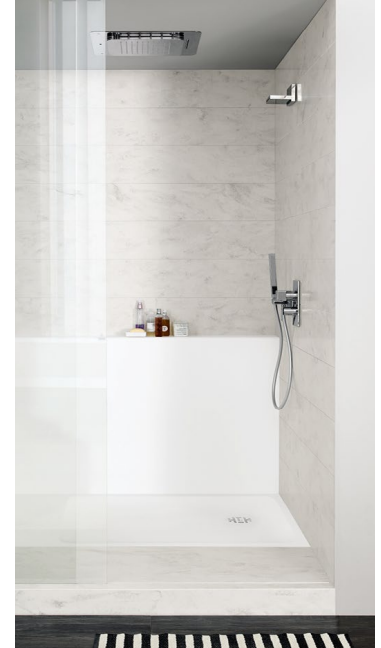

# SHOWER SURROUND & BASINS

## FEATURES

- ✓ Made with 100% **durable** and **hygienic Corian®** Solid Surface
- ✓ Easy to **clean, maintain, & is renewable**
- ✓ **Never needs sealing**
- ✓ **No grout**
- ✓ Compatible with most pans and tubs
- ✓ Pre-cut panels for **easy installation**
- ✓ Over **100** color options
- ✓ Custom sizes and standard layouts